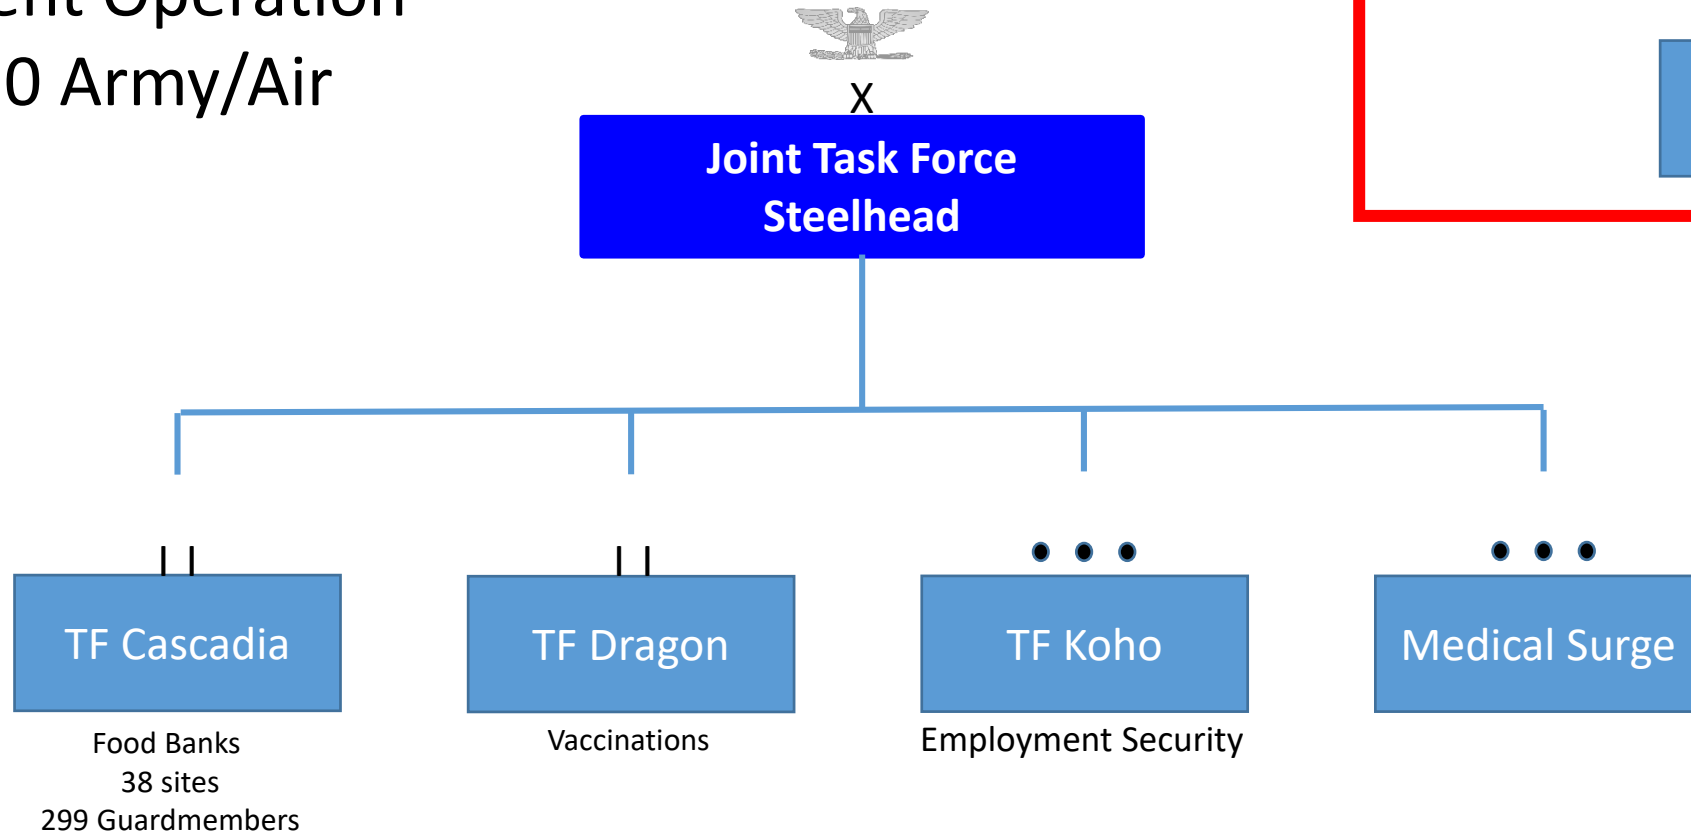

Civil Unrest/Unemployment/
Wild Fires
COVID Cases Rising
3000+ Mobilized

TF Steelhead TASK ORGANIZATION Current Operation 610 Army/Air

STATE ACTIVE DUTY FORCES
FIRE RESPONSE
NOT PART OF STEELHEAD
June 21 to ?
||
Fire Response

TF Olympic

TASK ORGANIZATION

April 20 – March 21

Previously
727 Service members
32 total Sites

JTF STEELHEAD METRICS

Mission Type	Previous Day Totals	Cumulative
FBS (total 38 missions)	5,827 meals 114,002 lbs. of Food	6,194,161 meals 95,928,133 lbs. of Food
Vaccinations	0 Daily Vaccinations	254,458 Total Vaccinations
Med Surge	0 Ventilators 0 Hospital Beds 0 Isolation & Quarantine 0 I&Q Tech Assistance	450 Vents Total 268 Beds Total 131 I&Q Totals 9 I&Q Tech Assist Totals
ESD Support	0 calls Made 0 cases Closed	36,876 calls Made 43,225 cases Closed