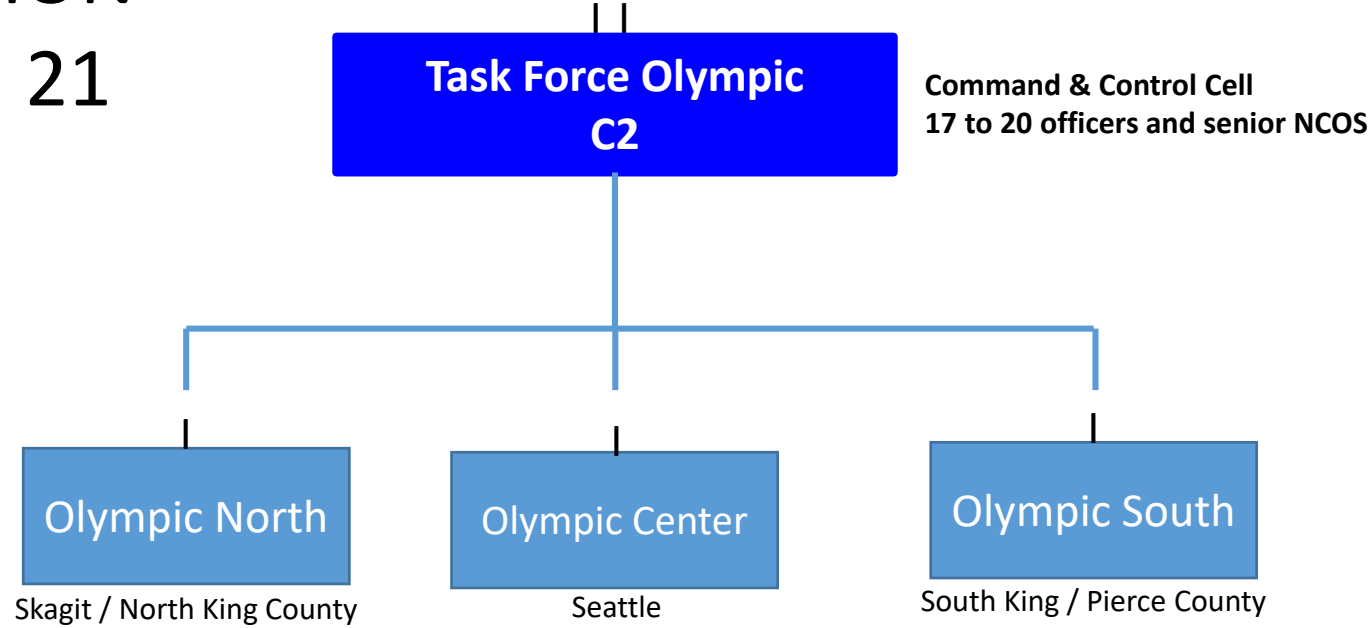

Civil Unrest/Unemployment/
Wild Fires
COVID Cases Rising
3000+ Mobilized

TF Steelhead TASK ORGANIZATION Current Operation 610 Army/Air

STATE ACTIVE DUTY FORCES
FIRE RESPONSE
NOT PART OF STEELHEAD
June 21 to ?
||
Fire Response

TF Olympic

TASK ORGANIZATION

April 20 – March 21

Previously
727 Service members
32 total Sites

JTF STEELHEAD METRICS

Mission Type	Previous Day Totals	Cumulative
FBS (total 38 missions)	5,827 meals 114,002 lbs. of Food	6,194,161 meals 95,928,133 lbs. of Food
Vaccinations	0 Daily Vaccinations	254,458 Total Vaccinations
Med Surge	0 Ventilators 0 Hospital Beds 0 Isolation & Quarantine 0 I&Q Tech Assistance	450 Vents Total 268 Beds Total 131 I&Q Totals 9 I&Q Tech Assist Totals
ESD Support	0 calls Made 0 cases Closed	36,876 calls Made 43,225 cases Closed