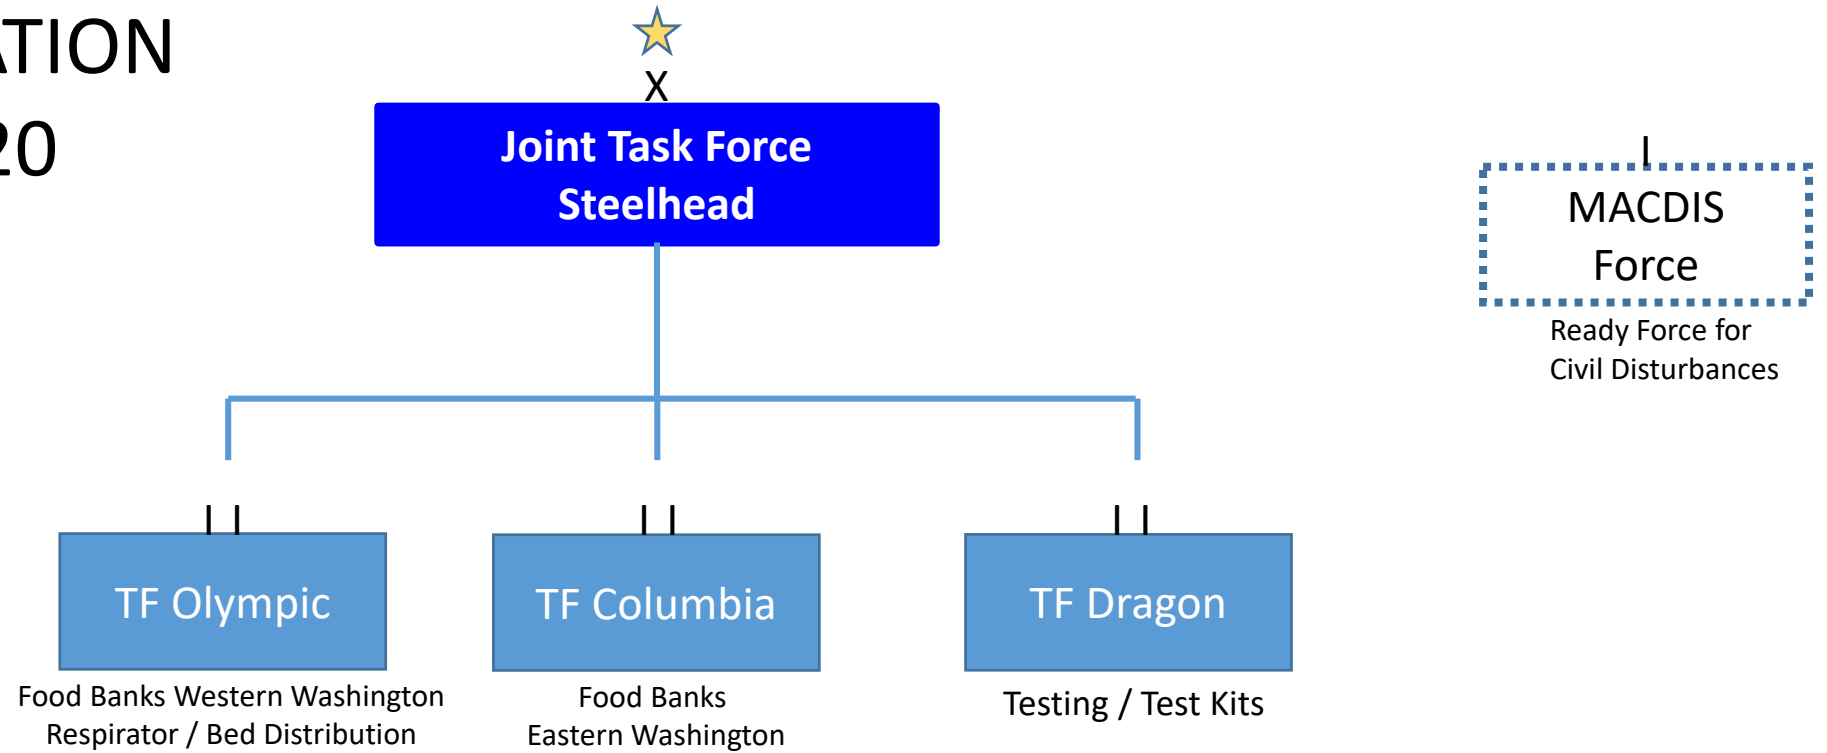

JTF

STEELHEAD

Updated as of

STRATEGIC TASK ORGANIZATION National / State level

TF Steelhead

TASK ORGANIZATION

April 9th, 2020

TF Steelhead TASK ORGANIZATION SUMMER 2020

Civil Unrest/Unemployment/
Wild Fires
COVID Cases Rising
3000+ Mobilized

TF Steelhead TASK ORGANIZATION Current Operation 610 Army/Air

STATE ACTIVE DUTY FORCES
FIRE RESPONSE
NOT PART OF STEELHEAD
June 21 to ?
||
Fire Response