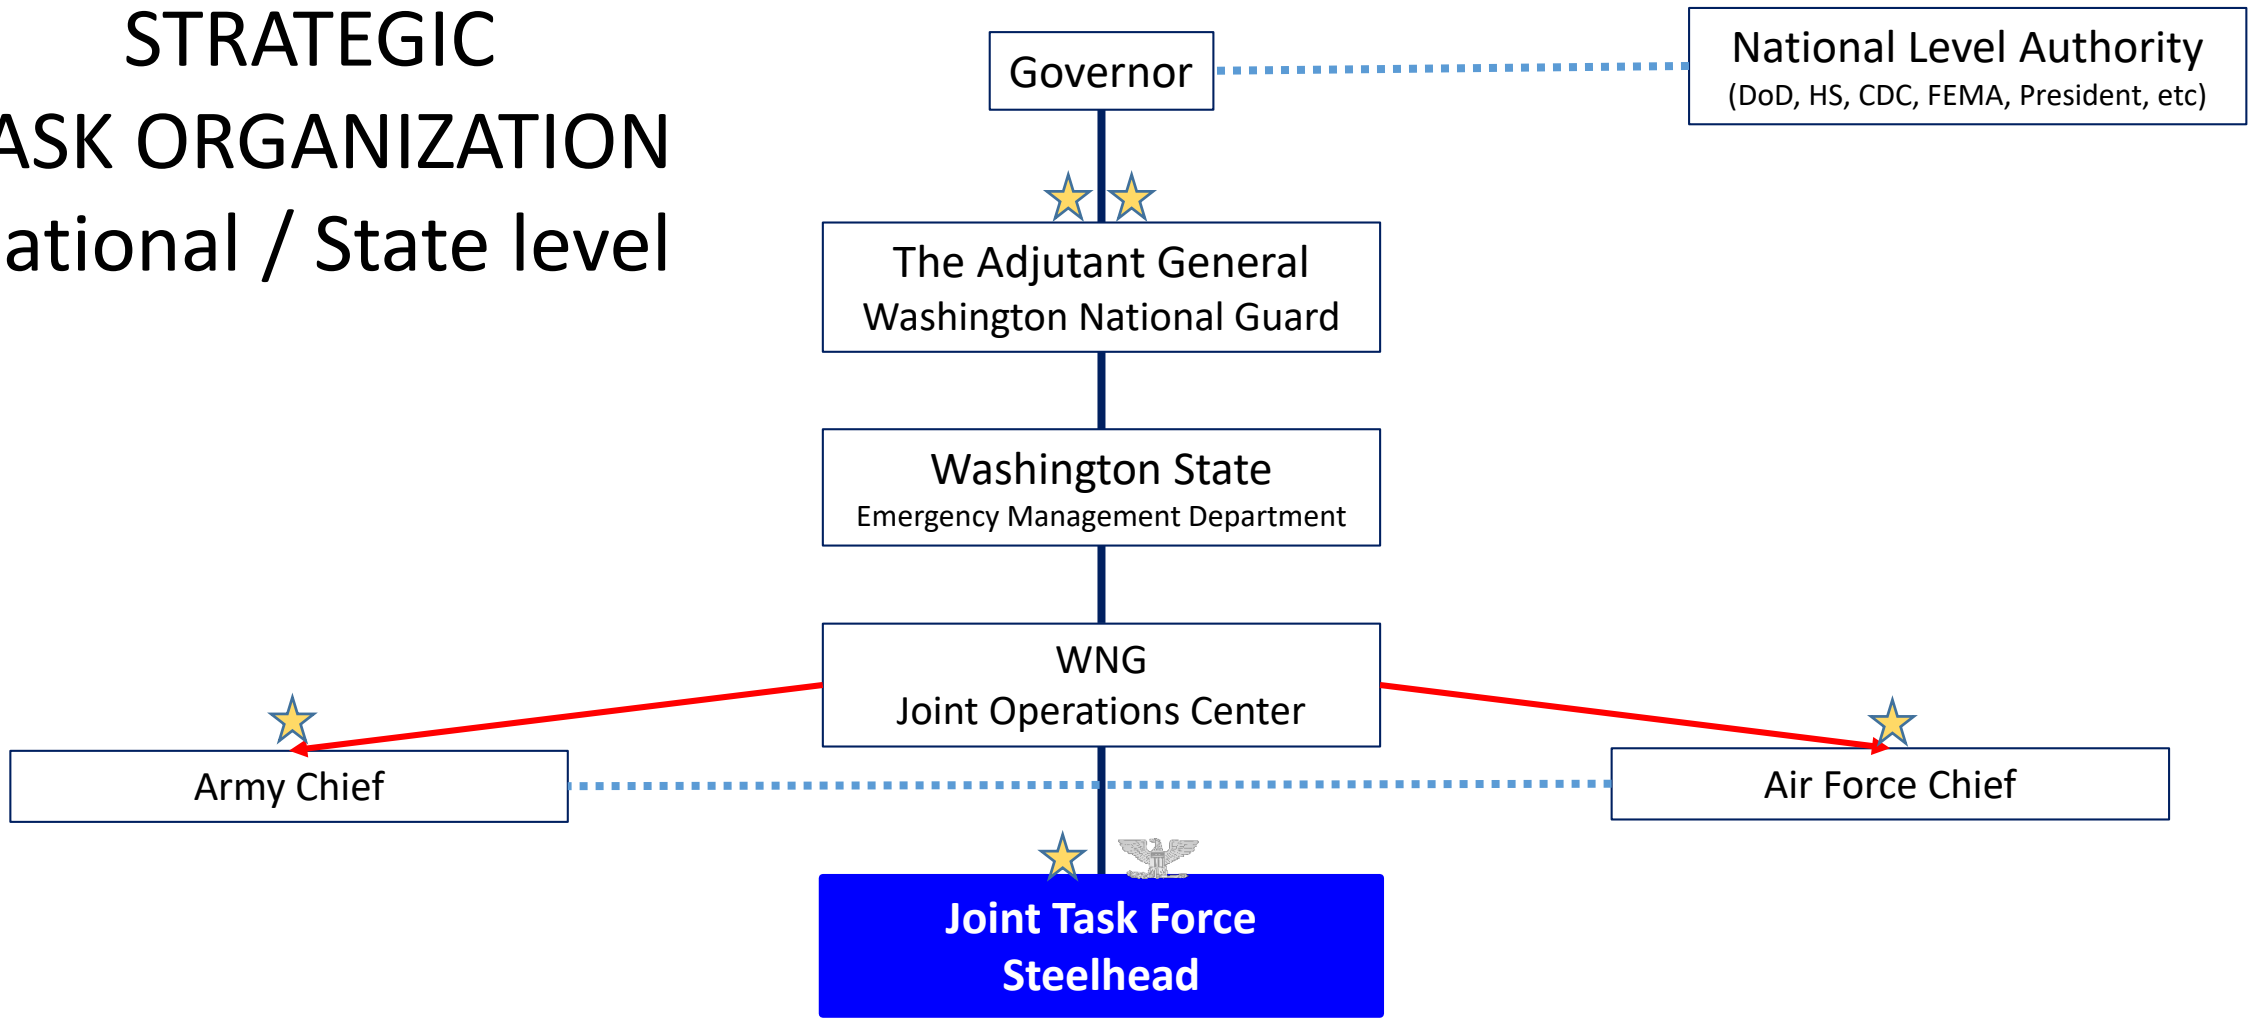

JTF

STEELHEAD

Updated as of

STRATEGIC TASK ORGANIZATION National / State level

TF Steelhead

TASK ORGANIZATION

April 9th, 2020

TF Steelhead TASK ORGANIZATION SUMMER 2020

Civil Unrest/Unemployment/
Wild Fires
COVID Cases Rising
3000+ Mobilized

TF Steelhead TASK ORGANIZATION Current Operation 610 Army/Air

STATE ACTIVE DUTY FORCES
FIRE RESPONSE
NOT PART OF STEELHEAD
June 21 to ?
||
Fire Response